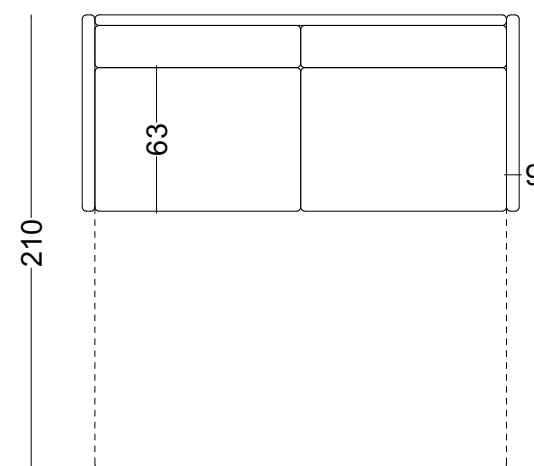

DIVANO APERTO
OPEN SOFA