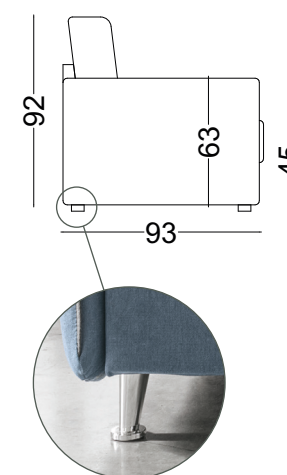

Seat: 30 kg/m³ density.

Backrest: 18 kg/m³ soft density.

Feet: standard Spillo h.13 pvc alluminium effect.

Mattress standard: elastic polyurethane D. 25.

Upholstery: completely removable fabric. Border in the same color as sofa.

MISURE MATERASSI
MATTRESS MISURES

3 POSTI MAXI: mat. 160 × 200

3 POSTI: mat. 140 × 200

2 POSTI MAXI: mat. 120 × 200

2 POSTI: mat. 100 × 200

POLTRONA: mat. 70 × 200

3P maxi
3P
2P maxi
2P
Poltrona

3 POSTI MAXI
3-SEATER MAXI