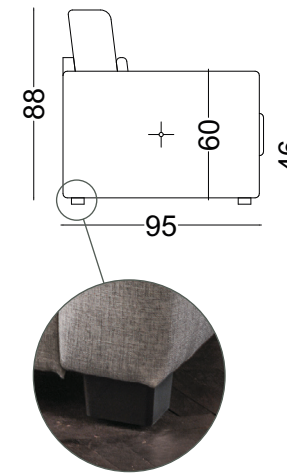

Mechanism: convertible sofa bed with standard electro-welded mesh with straps under the seat.

Seat: 30 kg/m³ density.

Backrest: 18 kg/m³ soft density.

Feet: standard Piramide h.6 pvc dark walnut effect. Available with feet in aluminium and light walnut effect.

DIVANO APERTO
OPEN SOFA

VISTA LATERALE
SIDE VIEW

MISURE MATERASSI
MATTRESS MISURES

- 3 POSTI MAXI:** mat. 160 × 200
- 3 POSTI:** mat. 140 × 200
- 2 POSTI MAXI:** mat. 120 × 200
- 2 POSTI:** mat. 100 × 200
- POLTRONA:** mat. 70 × 200

3 POSTI MAXI
3-SEATER MAXI

3 POSTI
3-SEATER

2 POSTI MAXI
2-SEATER MAXI

2 POSTI
2-SEATER

POLTRONA
ARMCHAIR

3 POSTI MAXI 1 BR
3-SEATER MAXI 1 BR

3 POSTI 1 BR
3-SEATER 1 BR

2 POSTI MAXI 1 BR
2-SEATER MAXI 1 BR