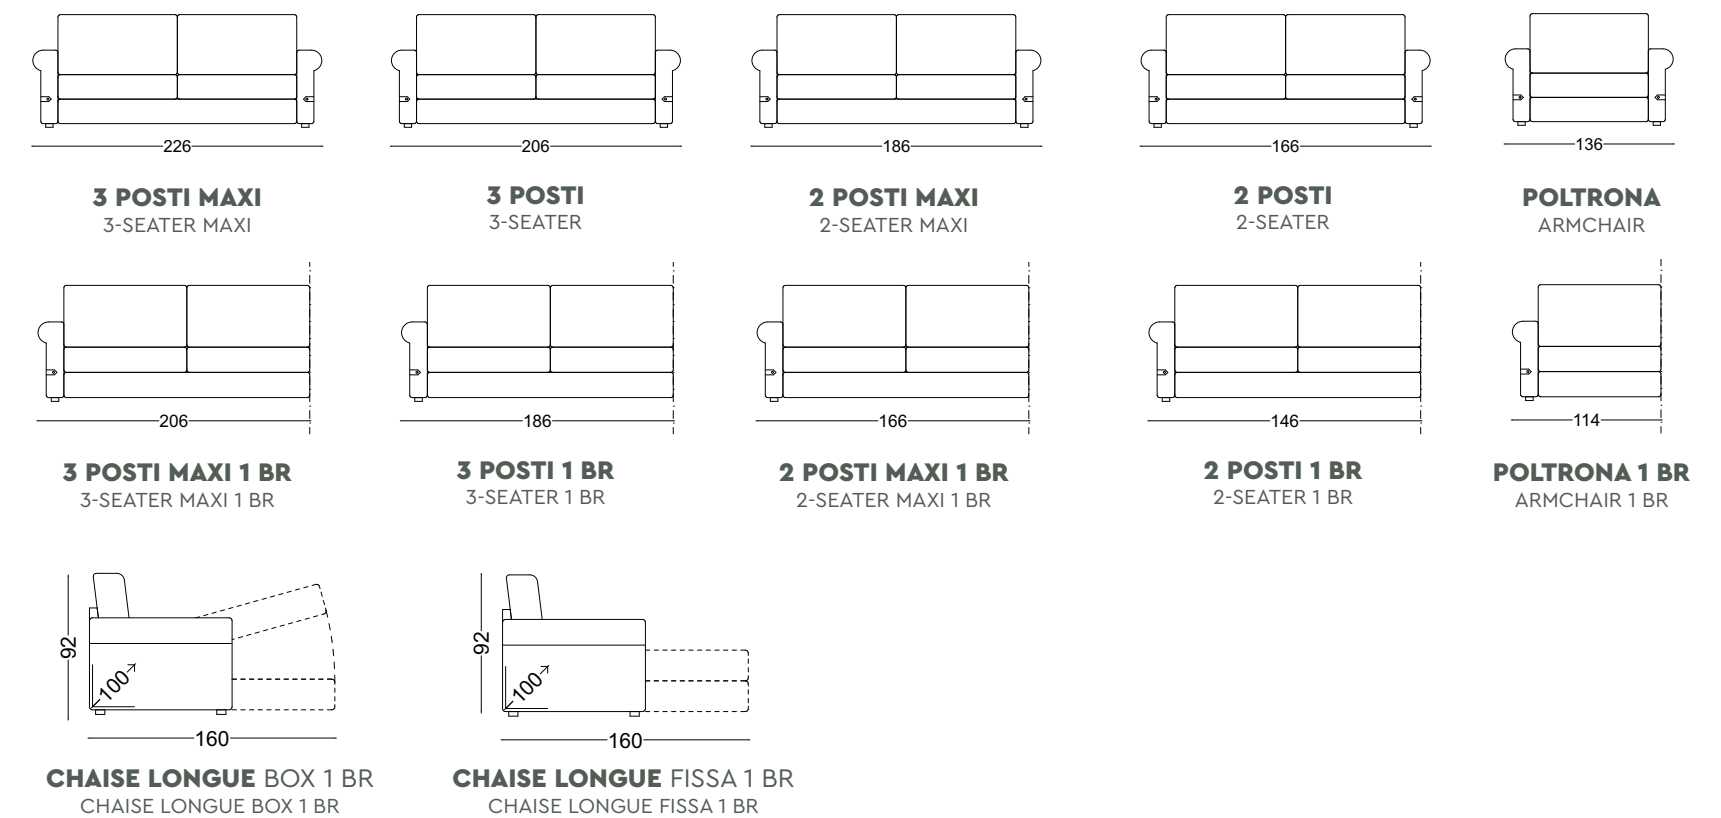

Mechanism: convertible sofa bed with standard electro-welded mesh with straps under the seat.

Seat: 30 kg/m³ density.

Backrest: 18 kg/m³ soft density.

Feet: standard Piramide h.6 pvc dark walnut effect. Available with feet in aluminium effect.

DIVANO APERTO
OPEN SOFA

VISTA LATERALE
SIDE VIEW

MISURE MATERASSI
MATTRESS MISURES

- 3 POSTI MAXI:** mat. 160 × 200
- 3 POSTI:** mat. 140 × 200
- 2 POSTI MAXI:** mat. 120 × 200
- 2 POSTI:** mat. 100 × 200
- POLTRONA:** mat. 70 × 200